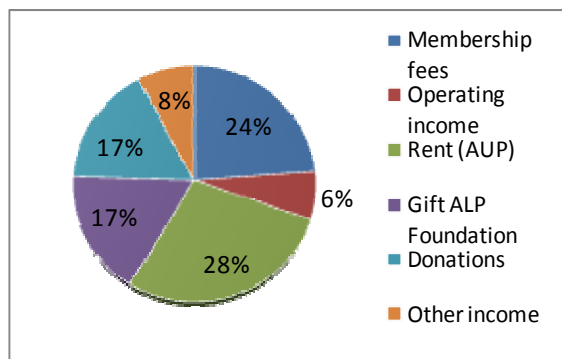

FINANCIAL

Statement of income and expenses

The American Library in Paris, Inc.

Revenues in $	2010	2009
Membership fees	297 965	273 653
Operating income	79 761	72 570
Rent (AUP)	355 392	372 145
Gift ALP Foundation	210 513	279 433
Donations	208 649	629 173 ⁽¹⁾
Other income	98 003	37 103
Total revenues	1 250 283	1 664 077

2010 Revenues

Expenditures in $	2010	2009
Payroll	719 250	736 920
Building, Tax	202 166	213 289
Depreciation	73 519	106 932
Professional fees ⁽²⁾	84 777	112 112
Books and periodicals	90 455	90 307
Marketing ⁽³⁾	71 029	77 539
Other ⁽⁴⁾	97 915	67 442
Total expenditures	1 339 101	1 404 541