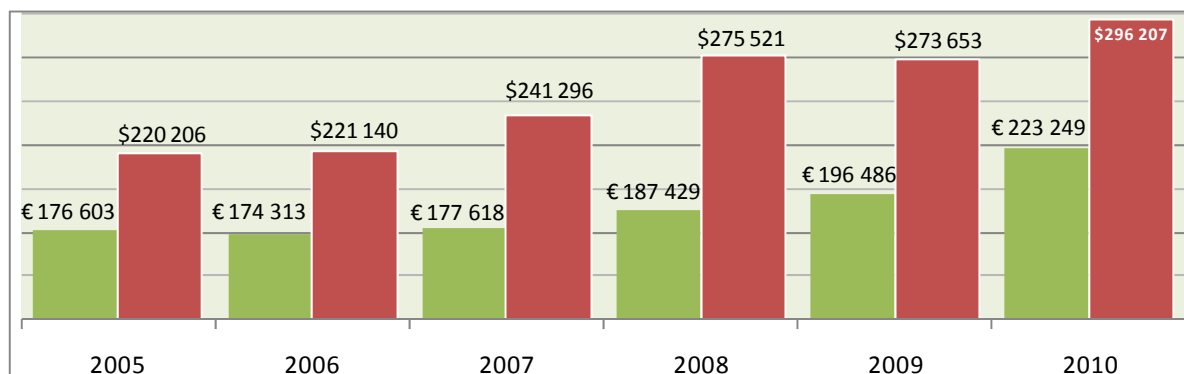

LIBRARY DATA

The collection

Total collection	120 245
Adult holdings	100 468
Youth holdings	13 711
Audiovisual materials	4,401
Titles in periodical databases	3,700
Titles in periodical archive	580
Periodical subscriptions	130

Programs

	2010	2009	2008
Number of evening programs	72	67	48
Total attendance	4 016	3 344	2 555
Children's programs	220	193	192

Library operations

Library visits in 2010	83 118
Average daily visits	290
Library transactions in 2010	225 691
Average daily transactions	786

Membership origin

As of 31 December 2010

United States	938	37%
France	583	23%
United Kingdom	177	7%
'Binational'	101	4%
Canada	70	
Australia	55	
Korea	41	
India	34	
Ireland	30	
Italy	19	
New Zealand	19	
Germany	17	
China	12	
Belgium	10	
Poland	10	
Holland	9	
Norway	9	
Japan	8	
Russia	7	

.... and 183 others from an additional 41 countries.

Did not specify country	202	8%

Membership

	2010	2009	2008
Total Members	2 534	2 238	2 169
Individual			
One-year	34%	32%	37%
6 or 4 month	8%	8%	8%
Family			
One-year	20%	20%	21%
6 or 4 month	1%	2%	2%
Student			
One-year	14%	13%	13%
Institutional	13%	17%	13%
Youth	5%	6%	6%

Membership revenues 2005-2010

Membership revenues are calculated on an accrual basis as of 2008.