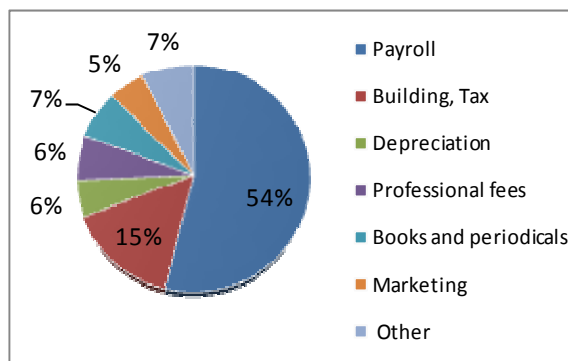

2010 Expenditures

- (1) Includes single bequest of $315,116 in 2009
- (2) Banking, legal, and insurance fees.
- (3) Advertising, programs, fundraising.
- (4) Shipping, postage, telephone, equipment rental and maintenance.